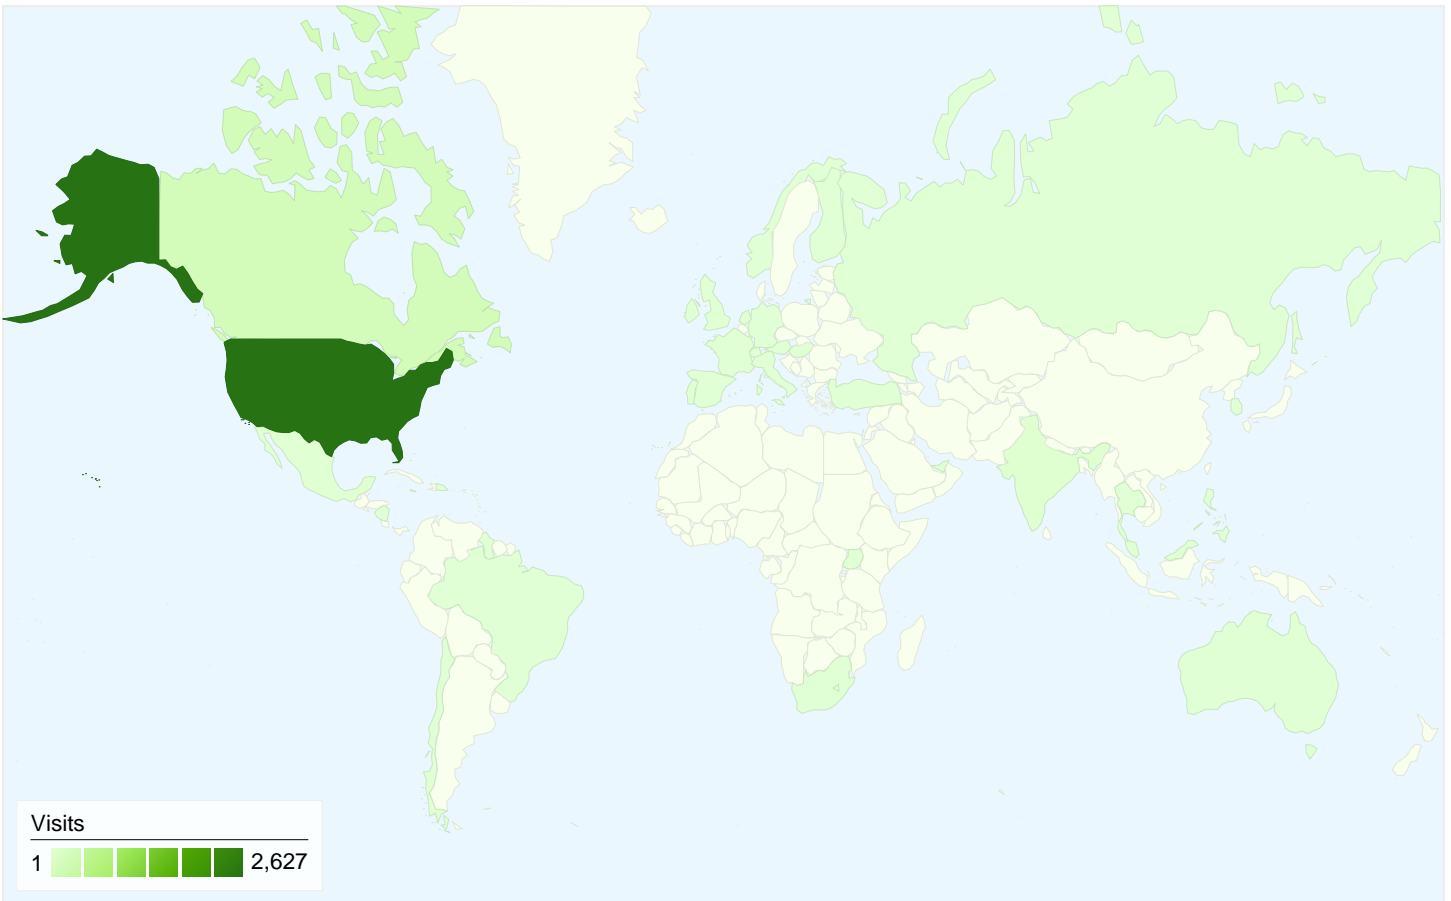

## Visitors Overview

**Visitors**  
**1,445**

## Visitors Overview

**Visitors**  
**1,445**

**1,445 people visited this site**

**2,956** Visits

**1,445** Absolute Unique Visitors

**4,588** Pageviews

**1.55** Average Pageviews

**00:01:39** Time on Site

## All traffic sources sent a total of 2,956 visits

**46.48%** Direct Traffic

**21.82%** Referring Sites

**31.70%** Search Engines

- **Direct Traffic**  
1,374.00 (46.48%)
- **Search Engines**  
937.00 (31.70%)
- **Referring Sites**  
645.00 (21.82%)

## 2,956 visits came from 38 countries/territories

Site Usage

Country/Territory	Visits	Pages/Visit	Avg. Time on Site	% New Visits	Bounce Rate
<b>Visits</b> <b>2,956</b> % of Site Total: 100.00%	<b>Pages/Visit</b> <b>1.55</b> Site Avg: 1.55 (0.00%)	<b>Avg. Time on Site</b> <b>00:01:39</b> Site Avg: 00:01:39 (0.00%)	<b>% New Visits</b> <b>41.07%</b> Site Avg: 41.00% (0.17%)	<b>Bounce Rate</b> <b>75.27%</b> Site Avg: 75.27% (0.00%)	
United States	2,627	1.57	00:01:42	40.39%	74.84%
Canada	201	1.39	00:01:00	43.78%	80.10%
India	28	1.11	00:00:05	32.14%	89.29%
Antigua and Barbuda	21	1.10	00:00:40	19.05%	90.48%
Mexico	10	1.70	00:03:53	40.00%	50.00%
United Kingdom	9	1.78	00:03:10	77.78%	66.67%
Australia	5	2.60	00:01:36	80.00%	60.00%
Germany	5	1.40	00:00:45	60.00%	80.00%
Barbados	3	1.67	00:07:09	0.00%	66.67%