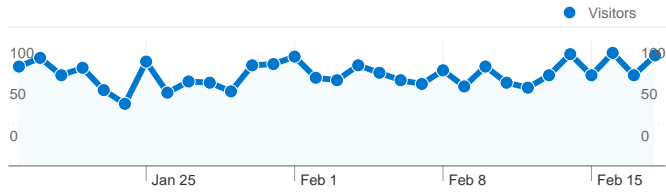

## Site Usage

**2,956** Visits

**75.27%** Bounce Rate

**4,588** Pageviews

**00:01:39** Avg. Time on Site

**1.55** Pages/Visit

**41.00%** % New Visits

## Visitors Overview

**Visitors**  
**1,445**

## Traffic Sources Overview

- **Direct Traffic**  
1,374.00 (46.48%)
- **Search Engines**  
937.00 (31.70%)
- **Referring Sites**  
645.00 (21.82%)

## Visitors Overview

**Visitors**  
**1,445**

**1,445 people visited this site**

**2,956** Visits

**1,445** Absolute Unique Visitors

**4,588** Pageviews

**1.55** Average Pageviews

**00:01:39** Time on Site