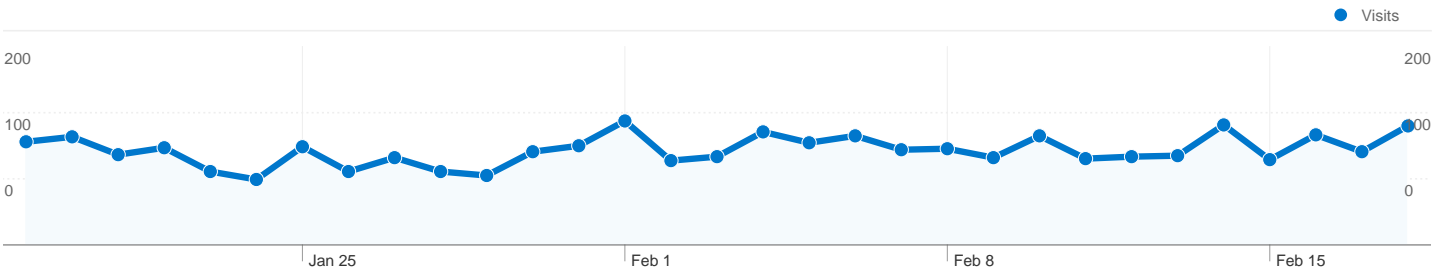

All traffic sources sent a total of 2,956 visits

46.48% Direct Traffic

21.82% Referring Sites

31.70% Search Engines

- **Direct Traffic**
  1,374.00 (46.48%)
- **Search Engines**
  937.00 (31.70%)
- **Referring Sites**
  645.00 (21.82%)

Top Traffic Sources

Sources	Visits	% visits
(direct) ((none))	1,374	46.48%
google (organic)	587	19.86%
yahoo (organic)	202	6.83%
worldwidepf.com (referral)	193	6.53%
bing (organic)	105	3.55%

Keywords	Visits	% visits
holy ghost radio	386	41.20%
holyghostradio.com	100	10.67%
holyghostradio	90	9.61%
www.holyghostradio.com	54	5.76%
holyghost radio	37	3.95%