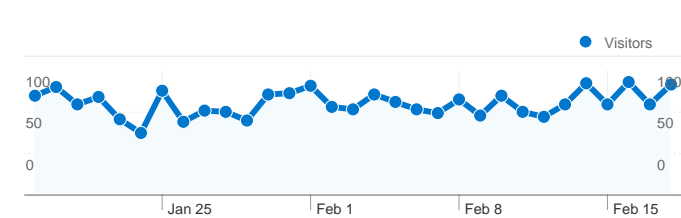

## Site Usage

**2,956** Visits

**75.27%** Bounce Rate

**4,588** Pageviews

**00:01:39** Avg. Time on Site

**1.55** Pages/Visit

**41.00%** % New Visits

## Visitors Overview

**Visitors**  
**1,445**

## Visitors Overview

**Visitors**  
**1,445**

**1,445 people visited this site**

**2,956** Visits

**1,445** Absolute Unique Visitors

**4,588** Pageviews

**1.55** Average Pageviews

**00:01:39** Time on Site

## Top Content

Pages	Pageviews	% Pageviews
/	3,059	66.67%
/links.html	481	10.48%
/about.html	206	4.49%
/photos.html	192	4.18%
/index.php	150	3.27%

**1,445 people visited this site**

-  **2,956** Visits
-  **1,445** Absolute Unique Visitors
-  **4,588** Pageviews
-  **1.55** Average Pageviews
-  **00:01:39** Time on Site
-  **75.27%** Bounce Rate
-  **41.00%** New Visits