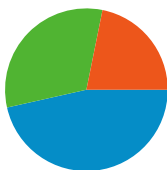

Traffic Sources Overview

- **Direct Traffic**
  1,374.00 (46.48%)
- **Search Engines**
  937.00 (31.70%)
- **Referring Sites**
  645.00 (21.82%)

Content Overview

Pages	Pageviews	% Pageviews
/	3,059	66.67%
/links.html	481	10.48%
/about.html	206	4.49%
/photos.html	192	4.18%
/index.php	150	3.27%