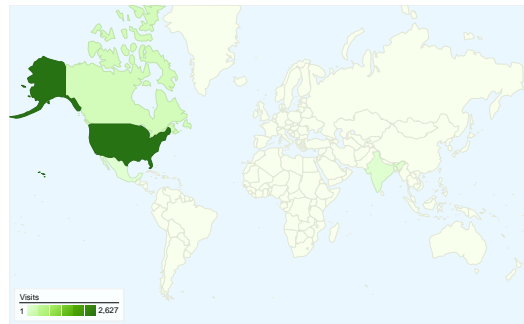

Map Overlay

Traffic Sources Overview

- **Direct Traffic**
  1,374.00 (46.48%)
- **Search Engines**
  937.00 (31.70%)
- **Referring Sites**
  645.00 (21.82%)

Content Overview

Pages	Pageviews	% Pageviews
/	3,059	66.67%
/links.html	481	10.48%
/about.html	206	4.49%
/photos.html	192	4.18%
/index.php	150	3.27%