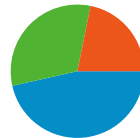

## Visitors Overview

**Visitors**  
**1,445**

**1,445 people visited this site**

**2,956** Visits

**1,445** Absolute Unique Visitors

**4,588** Pageviews

**1.55** Average Pageviews

**00:01:39** Time on Site

**75.27%** Bounce Rate

**41.00%** New Visits

**Technical Profile**

Browser	Visits	% visits	Connection Speed	Visits	% visits
Internet Explorer	2,089	70.67%	DSL	1,144	38.70%
Firefox	518	17.52%	Cable	1,109	37.52%
Safari	201	6.80%	Unknown	527	17.83%
Chrome	114	3.86%	T1	103	3.48%
Blazer	9	0.30%	Dialup	65	2.20%

## All traffic sources sent a total of 2,956 visits

**46.48%** Direct Traffic

**21.82%** Referring Sites

**31.70%** Search Engines

- **Direct Traffic**  
1,374.00 (46.48%)
- **Search Engines**  
937.00 (31.70%)
- **Referring Sites**  
645.00 (21.82%)